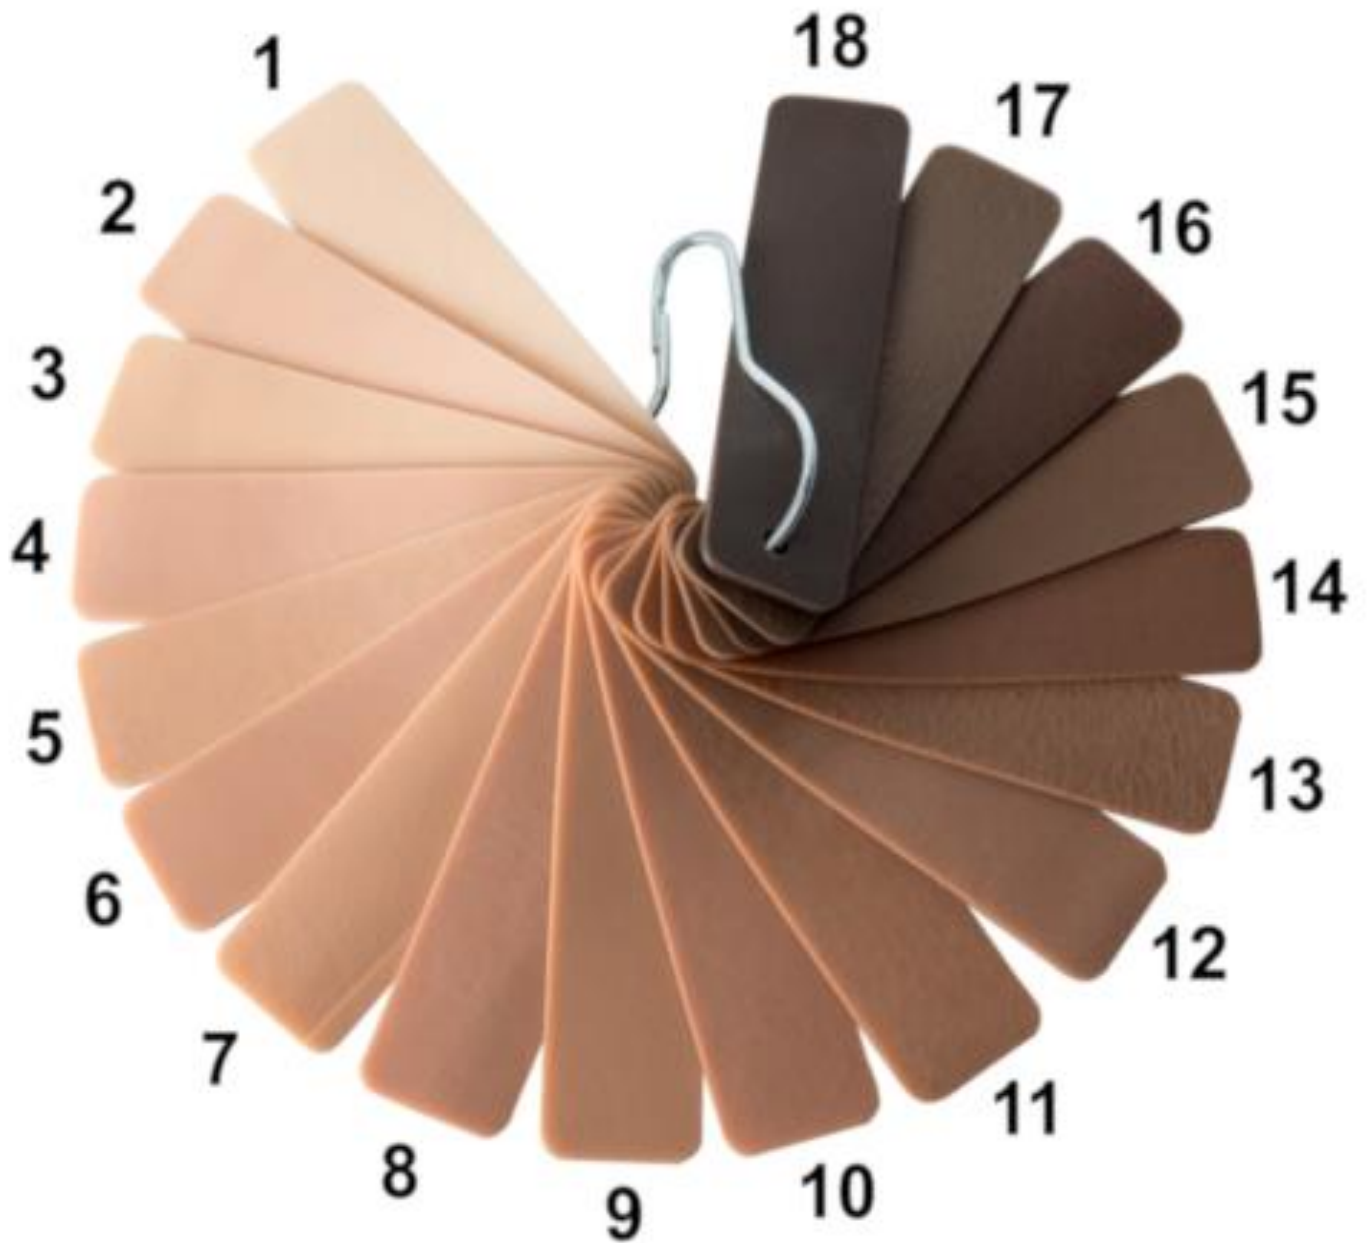

OTTOBOCK COLOR SWATCH REFERENCE:

NOTE: FOR DEMONSTRATION PURPOSE ONLY. PLEASE REFER TO ACTUAL LAMINATION COLOR SWATCH SAMPLE. VARIATION IN COLOR MAY OCCUR.